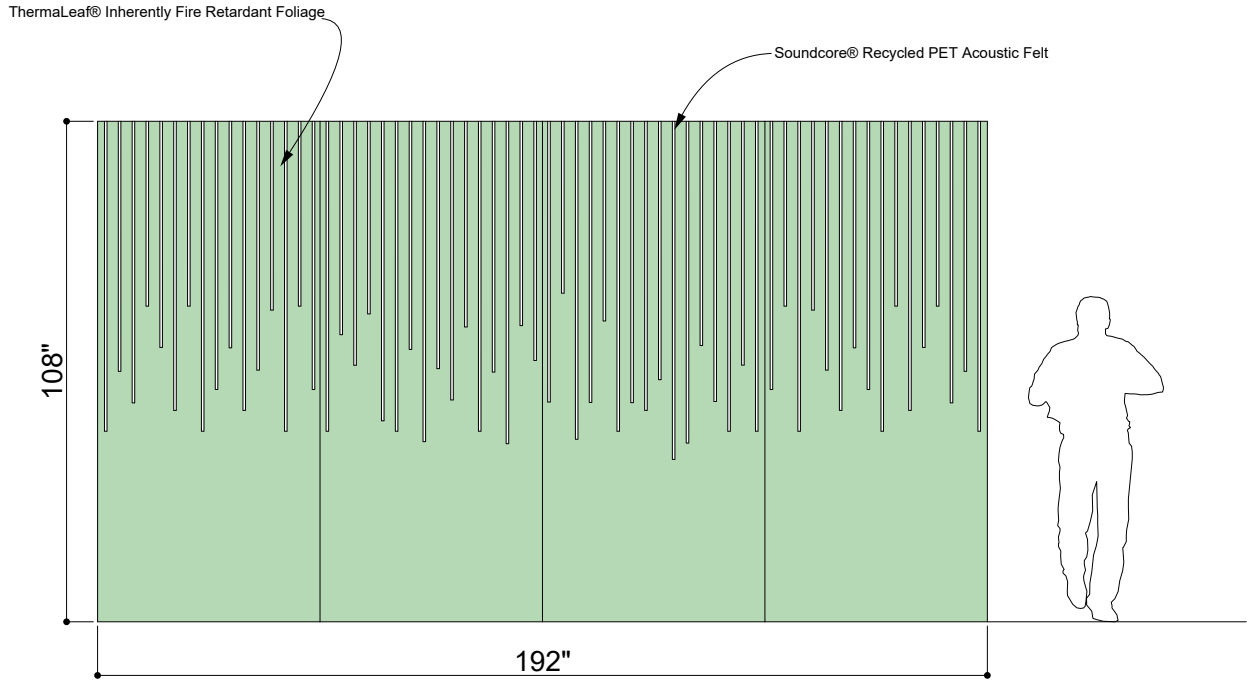

COOL RAIN

ELEVATIONS

① ELEVATION 1