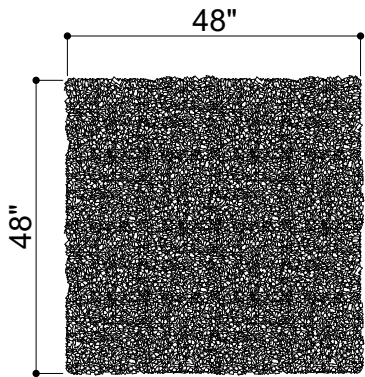

Trimmed 100% Density

Lush 50% Density

Lush 100% Density

Trimmed 100% Density

Lush 50% Density

Lush 100% Density

COOL RAIN

THERMALEAF® FOLIAGE SYSTEMS