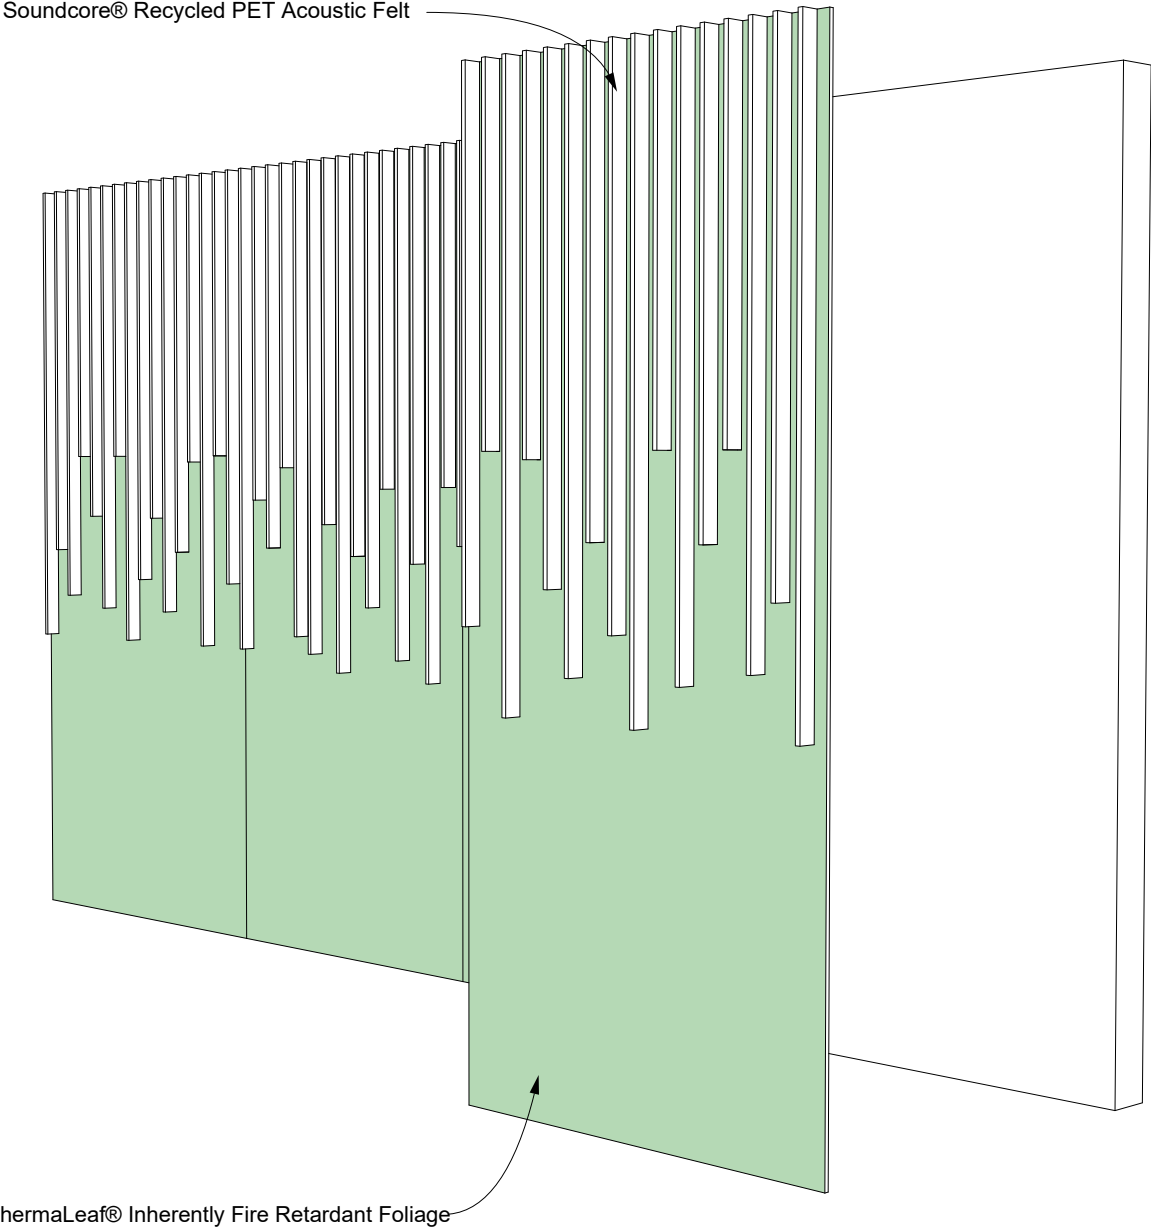

COOL RAIN

EXPLODED VIEW